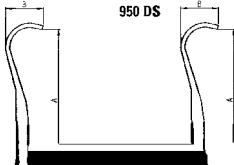

ΓΑΛΛΙΚΟ ΚΛΕΙΔΙ ΓΙΑ ΡΑΚΟΡ  
SPANNER FOR NUTS  
CLE À RACCORDS  
LLAVE RACOR

950 DS

950 DS

950 B

950 I

DN	A	B	L	gr
28	256,0	55,0	25,0	330
34	256,0	55,0	25,0	330
40	256,0	55,0	25,0	330
52	255,0	55,0	25,0	330
70	256,0	56,0	25,0	330
85	255,0	55,0	25,0	330
101	256,0	56,0	25,0	330

DN	A	B	L	gr
25	256,0	55,0	25,0	330
38	256,0	55,0	25,0	330
51	256,0	56,0	25,0	330
63	256,0	56,0	25,0	330
76	256,0	56,0	25,0	330
101	256,0	56,0	25,0	330

DN	A	B	gr
25	280,0	51,0	390
38	280,0	65,0	530
51	300,0	80,0	610
63	350,0	92,0	675
76	430,0	104,0	1.080
101	440,0	130,0	1.100