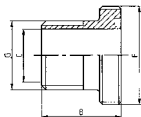

DN	B	C	F	G	gr
25	38,0	22,4	40-6	1"	140
38	42,0	35,1	60-6	1 1/2"	335
51	47,0	47,8	70-6	2"	425
63	56,0	60,5	85-6	2 1/2"	740
76	58,0	72,9	98-6	3"	1040
101	72,0	97,6	132-6	4"	1990

ΛΑΪΝΕΡ SMS ΣΕ ΑΡΞΙΝΙΚΟ BSP
BSP LINER ME.
ADAPTATEUR DOUILLE
CASQUILLO SMS M. GAS

154 S