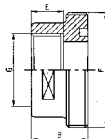

DN	B	E	F	G	gr
25	23,0	17,0	40-6	1"	100
38	32,0	19,0	60-6	1 1/2"	230
51	36,0	23,0	70-6	2"	270
63	42,0	24,0	85-6	2 1/2"	420
76	45,0	27,0	98-6	3"	540
101	50,0	30,0	132-6	4"	1230